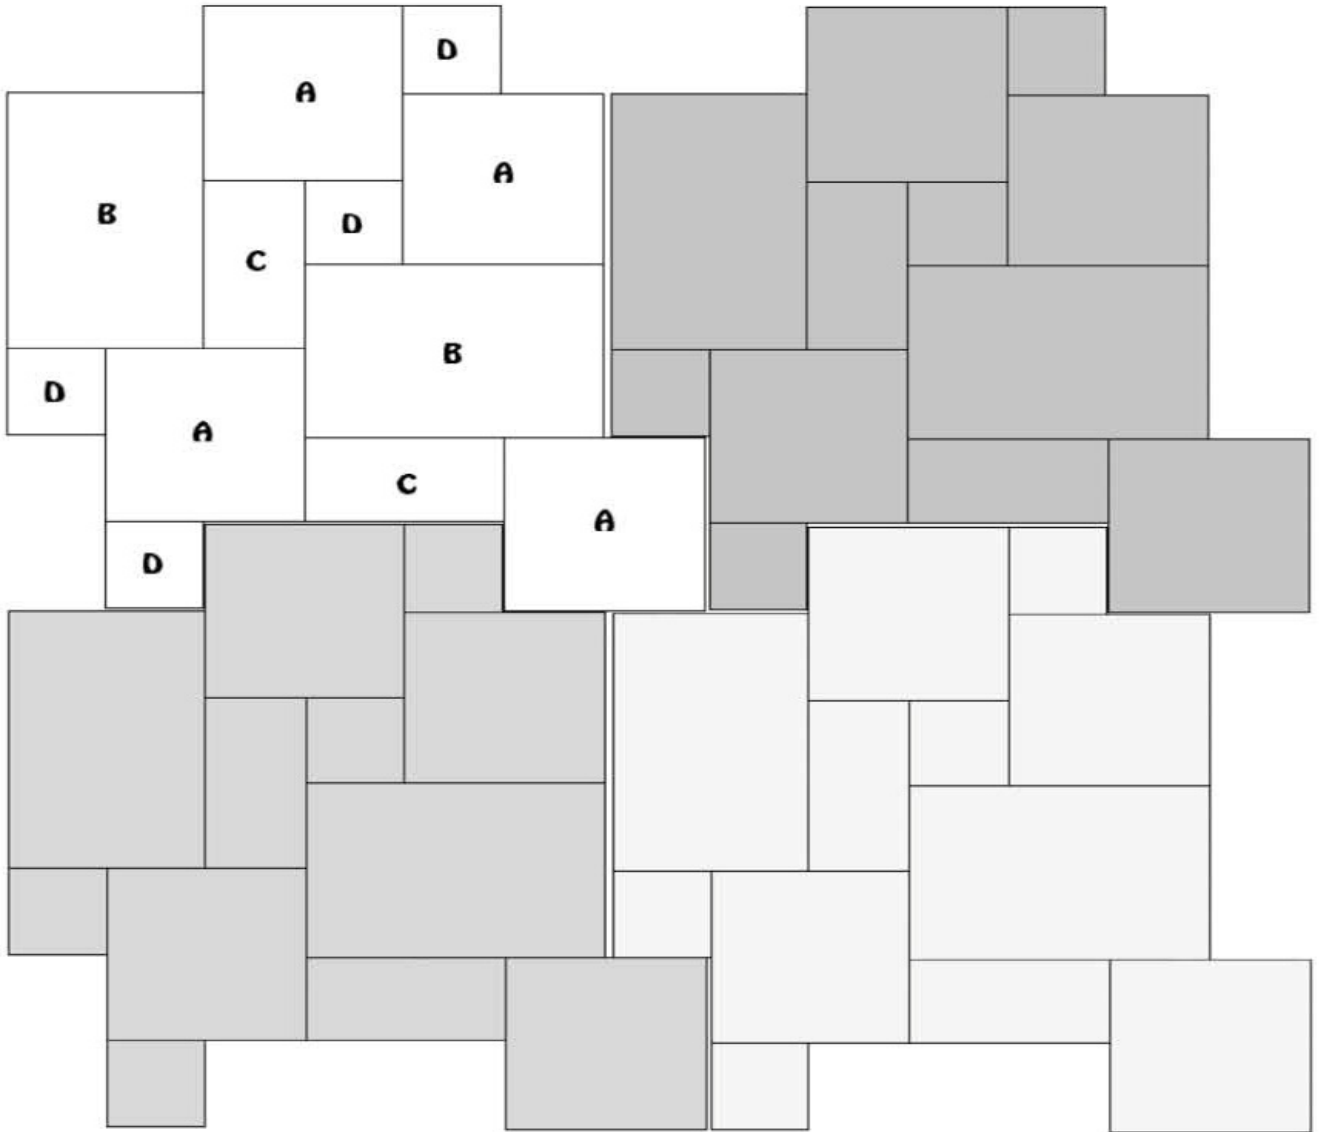

amber™ FRENCH PATTERN LAYOUT DESIGN

400x400mm

600x400mm

400x200mm

200x200mm

Sold by the set (metric sizing) 0.72m². Each set contains 2 pieces of A and D and 1 piece of B and C. Design to be used only as a guide. For further assistance, visit your nearest Amber store and speak to one of our trained staff.