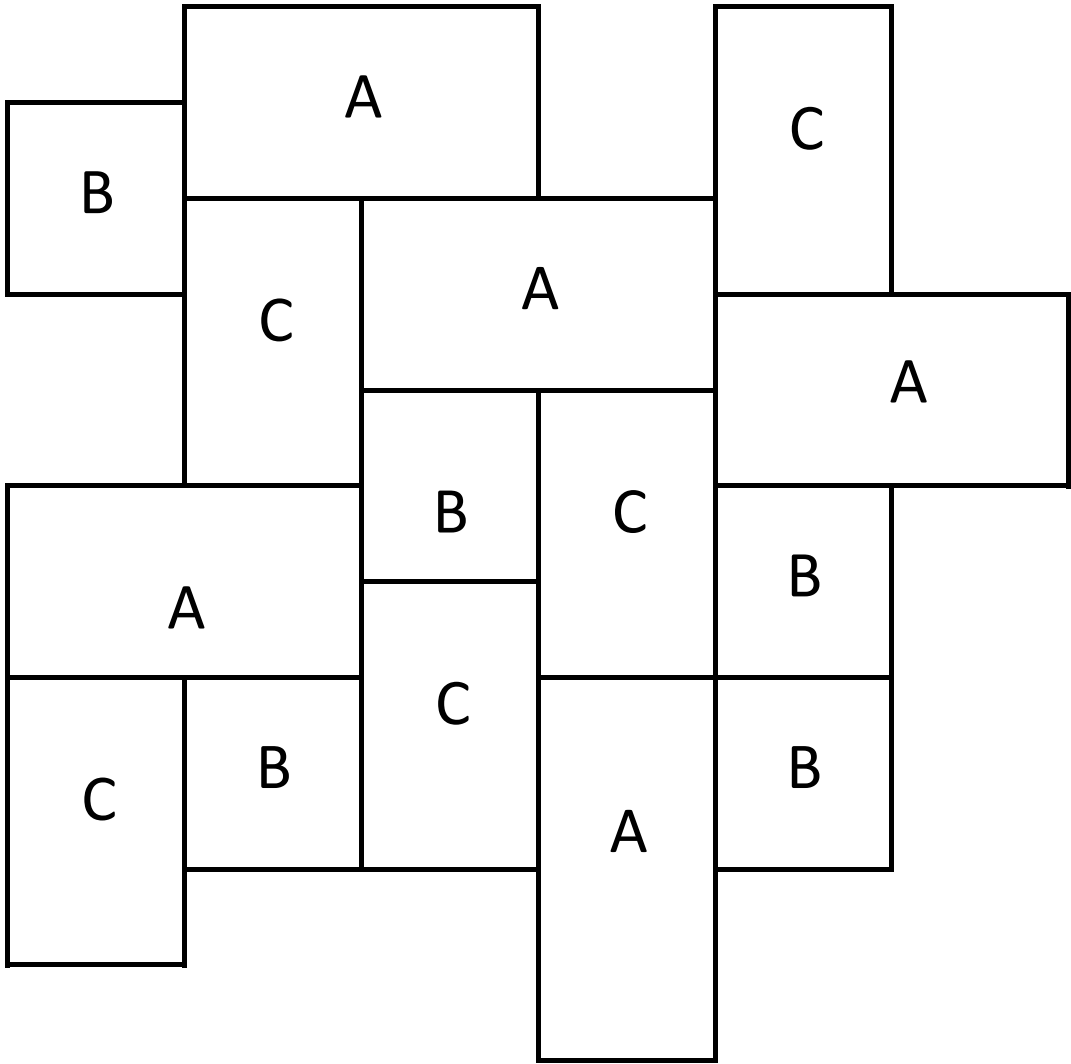

# amber<sup>™</sup> ROMAN PATTERN LAYOUT DESIGN

600x300mm

300x300mm

300x450mm

**Sold by the set (metric sizing) 0.41m<sup>2</sup>. Each set contains 1 piece of A, B and C. Design to be used only as a guide. For further assistance, visit your nearest Amber store and speak to one of our trained staff.**