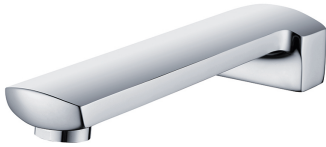

The below products have been shared with you through the Amber website. Visit www.ambertiles.com.au for more Amber products.

Koko Bath Outlet

Designer bath spout

- Brass construction
- Wall mounted
- WELS rating not required
- Push fit installation

specifications

Range Vaneltina

Material Chrome

Type Mixer

Colour Chrome
