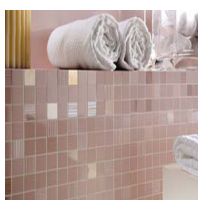

swatches

specifications

Suitable Area	Indoor Areas, Outdoor Areas
Sizes	Various
Accessories	Custom
Finish	Various