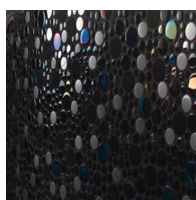

swatches

specifications

Suitable Area	Indoor Areas, Outdoor Areas
Sizes	Various
Accessories	Custom
Finish	Various