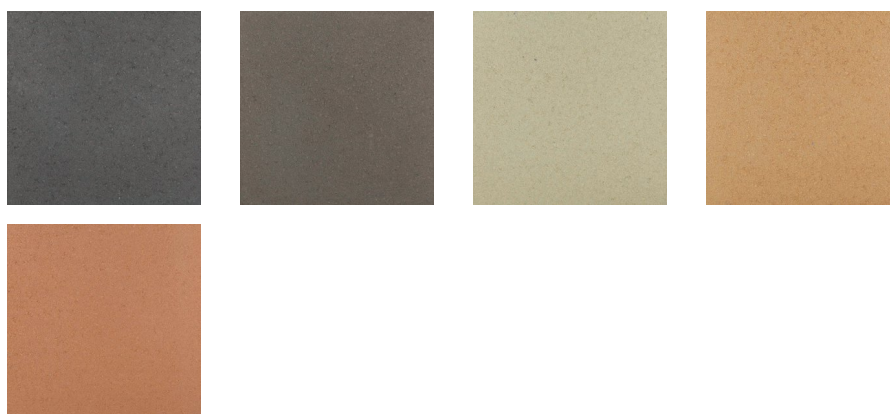

swatches

specifications

Suitable Area Outdoor Areas
Sizes 400 x 400mm
Accessories Bullnoses